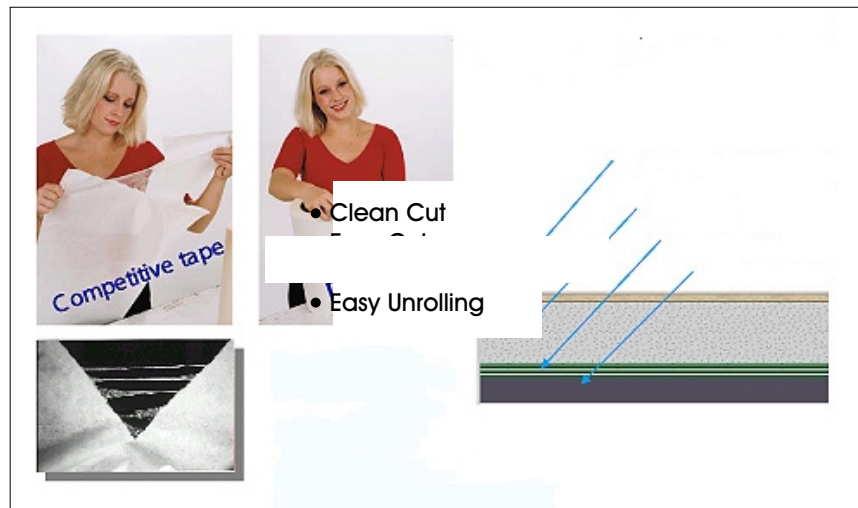

Perfect for dry lay-down or use with fluids Low cost ... High Quality ...
... **A REAL WINNER!** ...

Roll Size (100yds) Roll Pricing

4-1/4"	\$10.25
6-1/2"	\$15.50
8-1/2"	\$20.50
10-1/2"	\$25.30
12"	\$28.60
14"	\$32.85.
20"	\$42.95
24"	\$56.95
30"	\$68.95