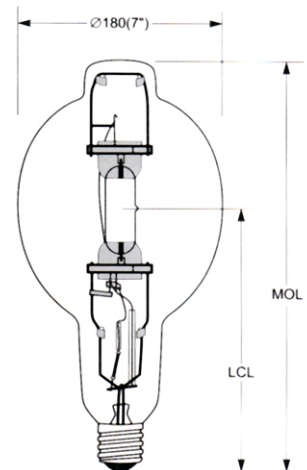

Ask us about Core & Coil/Multi-Tap HID Ballasts!

ED28
E39 Base

ED37
E39 Base

BT37
E39 Base

BT56
E39 Base

www.pioneersupply.com

PITTSBURGH

1710 North Franklin Street
Pittsburgh, PA 15233
ph 412.471.5600 fx 412.471.7446
TollFree OrderFone 800.545.2233
TollFree OrderFax 800.762.6337