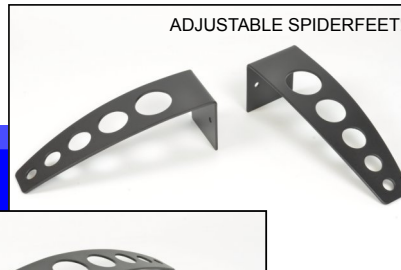

PSC

PIONEER
SUPPLY COMPANY

NEW PRODUCT

supplying a full line of products to the sign industry since 1948

SPIDERFEET

IN STOCK

Powder Coated Steel Construction with a High-Tec Look - Available in 4 sizes - Easy to Use and Re-use -

Single or Double Sided - Comes in 1/4", 1/2", 1/2" Jumbo and Jumbo Adjustable (put your signage in the middle & bolt it together)

Pop Display - Stand Up Sign Holder - Trade Show Displays - Marketing Displays

PSC PART #	PRODUCT DESCRIPTION	UNIT	25-49 QTY	50-99 QTY	100+ QTY
SPIDERFEETADJUSTABLE	JUMBO ADJUSTABLE STAND- UPS BLACK SF J1000	EACH (*)	\$ 17.10	\$ 16.32	\$ 15.39
PSC PART #	PRODUCT DESCRIPTION	UNIT	50-99 QTY	100-149 QTY	150+ QTY
SPIDERFEET1/4"	SPIDERFEET 1/4" STAND-UP BLACK SF 1025B	EACH	\$ 6.30	\$ 6.02	\$ 5.67
PSC PART #	PRODUCT DESCRIPTION	UNIT	30-59 QTY	60-89 QTY	90+ QTY
SPIDERFEET1/2"JUMBO	SPIDERFEET 1/2" STAND-UP BLACK SFJ 1050 JUMBO	EACH	\$ 17.84	\$ 17.03	\$ 16.06
SPIDERFEET1/2"	SPIDERFEET 1/2" STAND-UP BLACK SF 1050B	EACH	\$ 12.33	\$ 11.77	\$ 11.10