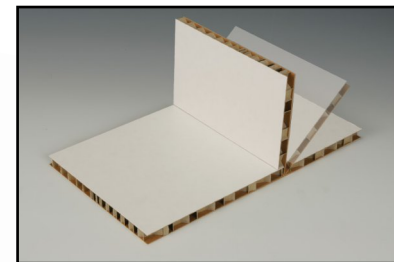

OMEGA TerraMax™

IN STOCK

Introducing a high-quality, cost-effective solution for your interior digital print application needs. Environmentally friendly, Omega TerraMax™ is made of a rigid paper composite board with a lightweight honeycomb core.

INTERIOR - POINT OF PURCHASE - EXHIBITION DISPLAYS - KIOSKS - FRAMING - MOUNTING

FEATURES & BENEFITS:

- Environmentally friendly—100% recyclable
 - Lightweight honeycomb core made from 100% recycled paper
 - Faces made from 100% virgin fiber from managed, renewable forests
 - Less impact on the earth's natural resources
- Specifically designed for direct digital printing
- Smooth, flat, double-sided white surface for crisper, brighter colors
- Lightweight and easily handled by one person
- Strong and rigid panels
- Easy to cut and assemble using traditional tools and fasteners
- Conveniently packaged for delivery to sign shops, print shops, and display producers
- Responsible alternative to traditional foam boards and other "non-green" products