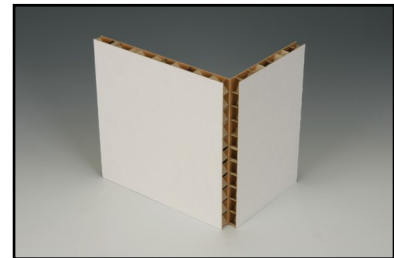

OMEGA TerraMax™

IN STOCK

Introducing a high-quality, cost-effective solution for your interior digital print application needs. Environmentally friendly, Omega TerraMax™ is made of a rigid paper composite board with a lightweight honeycomb core.

INTERIOR - POINT OF PURCHASE - EXHIBITION DISPLAYS - KIOSKS - FRAMING - MOUNTING

FEATURES & BENEFITS:

- Environmentally friendly—100% recyclable
 - Lightweight honeycomb core made from 100% recycled paper
 - Faces made from 100% virgin fiber from managed, renewable forests
 - Less impact on the earth's natural resources
- Specifically designed for direct digital printing
- Smooth, flat, double-sided white surface for crisper, brighter colors
- Lightweight and easily handled by one person
- Strong and rigid panels
- Easy to cut and assemble using traditional tools and fasteners
- Conveniently packaged for delivery to sign shops, print shops, and display producers
- Responsible alternative to traditional foam boards and other "non-green" products