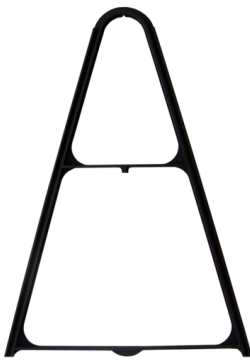

STANDARD USA A1A-FRAME

1-11 QTY - $8.95 EA
12+ QTY - $8.60 EA