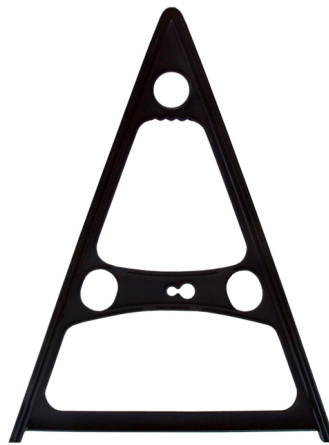

1-49 QTY - \$.89 EA
50+ QTY - \$.69 EA (\$34.50 BOX)

USA
SIGN FRAME AND STAKE

USA CAR WINDOW CLIP

1-30 QTY - \$4.70 EA
30+ QTY - \$3.49 EA (\$104.70 BOX)

USA STEP FRAME

100% Made in the USA
Eco-Friendly Recycled Plastic
Light Weight
No Fasteners Required!
Accepts Either 18"x24" Metal or CoroPlast

USA
SIGN FRAME AND STAKE

USA STEP FRAME
\$8.95 EA (*)

(* - PURCHASE (5) Prepackaged for
easy shipping for just \$49.75 - *)

STANDARD USA A1A-FRAME

1-11 QTY - \$8.95 EA
12+ QTY - \$8.60 EA

LARGE USA A-FRAME

ANY QTY - \$25.95 EA

**USA HOT DOG STAND
(POP TABLE STAND)**

1-49 QTY - \$1.30 EA
50+ QTY - \$.99 EA (\$49.50 BOX)

USA
SIGN FRAME AND STAKE

USA
SIGN FRAME AND STAKE

USA
SIGN FRAME AND STAKE

USA
SIGN FRAME AND STAKE